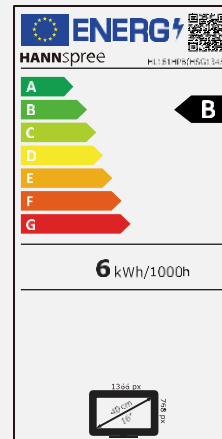

### ECO FEATURES

ECO Friendly

Low Power  
Consumption

Display Size	39,62cm / 15.6" Diagonal
Panel Type	TFT – LED Backlight
Aspect Ratio	16:9
Resolution (H x V)	1366 x 768
Brightness	220cd/m <sup>2</sup> (Typical)
Contrast (Typ.)	500:1 (Typical)
Viewing Angle L/R; U/D	110° H / 85° V (CR > 5); 90° H / 60° V (CR > 10)
Response Time	12 msec (Typ)
Pixel Pitch	0,252 (H) x 0,252 (V) mm
Panel Surface	Anti-Glare
Display Colors	262K Colors
Horizontal Frequency	30 ~ 61 kHz
Vertical Frequency	56 ~ 75 Hz
Max Display Frequency	1366 x 768 @ 60Hz
Input 1	D-Sub (VGA)
Input 2	HDMI
Input 3	-
Built-in Speakers	Yes 1.5W x 2; Earphone Jack (Audio Out)
Power Consumption	On: 6W; Stand-by: 0,2W; Off: 0,2W
AC Power Range	Input: AC 100 ~ 240 Volt; 50 ~ 60 Hz
Product Dimensions	376 x 150 x 302 mm (W x D x H) with Stand
Packing Dimensions	449 x 108 x 360 (W x D x H)
Net Weight	1,2 Kg
Gross Weight	2,0 Kg

VESA Mounting	100 x 100 mm
Monitor Stand	Regular Stand (Height Adjustable Stand option)
Tilt / Kensington Lock	-26°~173° (Max), -5°~20° (Typ) / Yes
Bezel & Color Plan	Black by default. The color can be customized and defined based on customer's requirement. MOQ: 40" container
Carton Box	Brown Box
Controls	Menü, Bri (+), Vol (-), Input/Enter, Power
Color	Warm, Natural, Cool, User Mode
Preset Mode	PC, Movie, Game Modes
On Screen Display	12 OSD Languages
Accessory	Power Cord; HDMI Cable; Warranty Card; Quick Start Guide

Supplier's Name	HANNspree
Model Name	HL161HPB
Energy efficiency class for standard Dynamic Range (SDR)	B
Annual Energy Power Consumption (kWh/1000h)	6 kWh/1000h
On mode power demand for Standard Dynamic Range (SDR)	6 W
Off mode power demand (W)	0,2 W
Standby mode power demand (W)	0,2 W
Screen Diagonal (cm / inches)	39,6cm / 15.6"
Resolution	1366 x 768