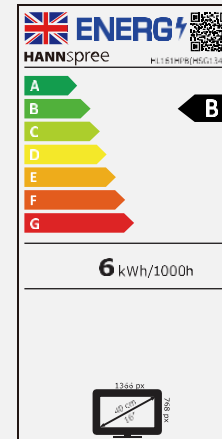

### ECO FEATURES

ECO Friendly

Low Power  
Consumption

Display Size	39,62cm / 15.6" Diagonal
Panel Type	TFT – LED Backlight
Aspect Ratio	16:9
Resolution (H x V)	1366 x 768
Brightness	220cd/m <sup>2</sup> (Typical)
Contrast (Typ.)	500:1 (Typical)
Viewing Angle L/R; U/D	110° H / 85° V (CR > 5); 90° H / 60° V (CR > 10)
Response Time	12 msec (Typ)
Pixel Pitch	0,252 (H) x 0,252 (V) mm
Panel Surface	Anti-Glare
Display Colors	262K Colors
Horizontal Frequency	30 ~ 61 kHz
Vertical Frequency	56 ~ 75 Hz
Max Display Frequency	1366 x 768 @ 60Hz
Input 1	D-Sub (VGA)
Input 2	HDMI
Input 3	-
Built-in Speakers	Yes 1.5W x 2; Earphone Jack (Audio Out)
Power Consumption	On: 6W; Stand-by: 0,2W; Off: 0,2W
AC Power Range	Input: AC 100 ~ 240 Volt; 50 ~ 60 Hz
Product Dimensions	376 x 150 x 302 mm (W x D x H) with Stand
Packing Dimensions	449 x 108 x 360 (W x D x H)
Net Weight	1,2 Kg
Gross Weight	2,0 Kg

VESA Mounting	100 x 100 mm
Monitor Stand	Regular Stand (Height Adjustable Stand option)
Tilt / Kensington Lock	-26°~173° (Max), -5°~20° (Typ) / Yes
Bezel & Color Plan	Black by default. The color can be customized and defined based on customer's requirement. MOQ: 40" container
Carton Box	Brown Box
Controls	Menü, Bri (+), Vol (-), Input/Enter, Power
Color	Warm, Natural, Cool, User Mode
Preset Mode	PC, Movie, Game Modes
On Screen Display	12 OSD Languages
Accessory	Power Cord; HDMI Cable; Warranty Card; Quick Start Guide

Supplier's Name	HANNspree
Model Name	HL161HPB
Energy efficiency class for standard Dynamic Range (SDR)	B
Annual Energy Power Consumption (kWh/1000h)	6 kWh/1000h
On mode power demand for Standard Dynamic Range (SDR)	6 W
Off mode power demand (W)	0,2 W
Standby mode power demand (W)	0,2 W
Screen Diagonal (cm / inches)	39,6cm / 15.6"
Resolution	1366 x 768